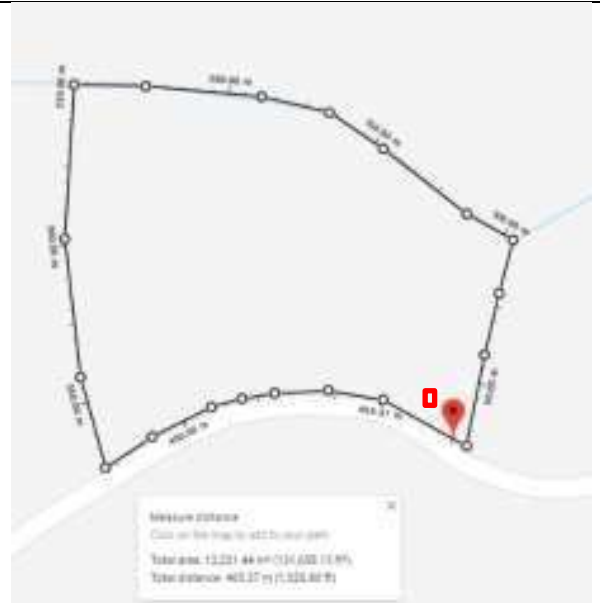

Jatiyoso UNS, Indonesia

Description :
Total Parking area = 43.000 m²
Ratio parking area : 5.32%