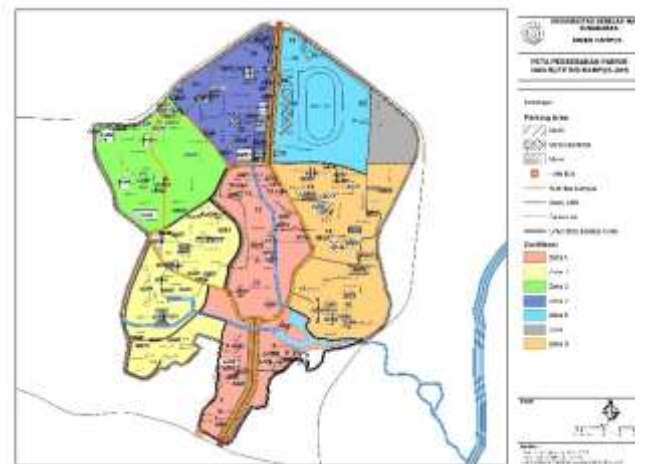

#### [5.5] Shuttle services

Figure 1. Bus Campus has been operated for free in UNS

Figure 2. Electric Bus is usually operated during special events in UNS

Figure 3. Campus Bus Stop

Figure 4. Bus Route

Figure 5. Example of Shuttle service is available(Universitas Sebelas Maret, Indonesia/  
<https://uns.ac.id/en/about-uns/facility>)

**Description:**

There are several types of shuttle services operated in Universitas Sebelas Maret: 1) Campus Bus, which operates for free every day from Monday to Friday 07.00 -16.00 with loop rute started from UNS front boulevard –Rectorat Building- Engineering Faculty Building- Economi and Business Faculty Building- Faculty of Social-politic building- Law Faculty building- Posgraduate Faculty building – back boulevard- Mahtematic and Science Faculty Building – Agriculture Faculty Building – Rectorat Building and ended in the front of boulevard; 2) There is an Electric Bus operated in UNS, which usually ride in special National events in UNS.