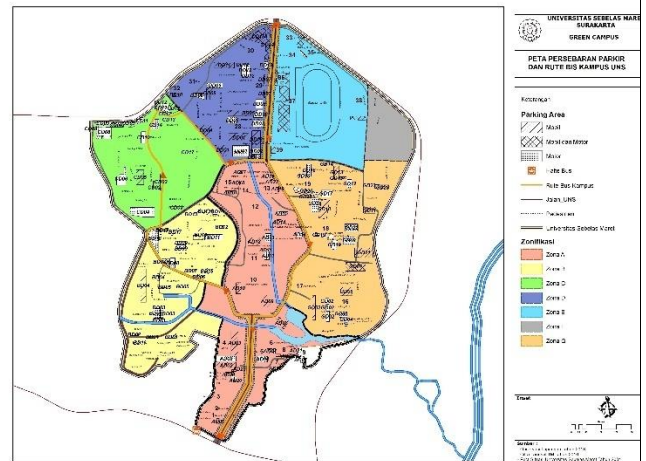

Evidences UI GreenMetric Questionnaire

University : Universitas Sebelas Maret
 Country : Indonesia
 Web Address : <https://uns.ac.id/> web greencampus UNS <http://greencampus.uns.ac.id/>

[5] Transportation (TR)

[5.11] Shuttle services

Figure 1. Bus Campus has been operated for free in UNS

Figure 2. Electric Bus is usually operated during special events in UNS

Figure 3. Halte Bus Kampus

Figure 4. Bus Route

Example of Shuttle service is available(Universitas Sebelas Maret, Indonesia/
<https://uns.ac.id/en/about-uns/facility>)

Description:

There are several types of shuttle services operated in Universitas Sebelas Maret: 1) Campus Bus, which operates for free every day from Monday to Friday 07.00 -16.00 with loop route started from UNS front boulevard –Rectorat Building- Engineering Faculty Building- Economi and Business Faculty Building- Faculty of Social-politic building- Law Faculty building- Posgraduate Faculty building – back boulevard- Mahtematic and Science Faculty Building – Agriculture Faculty Building – Rectorat Building and ended in the front of boulevard; 2) There is an Electric Bus operated in UNS, which usually ride in special National events in UNS.