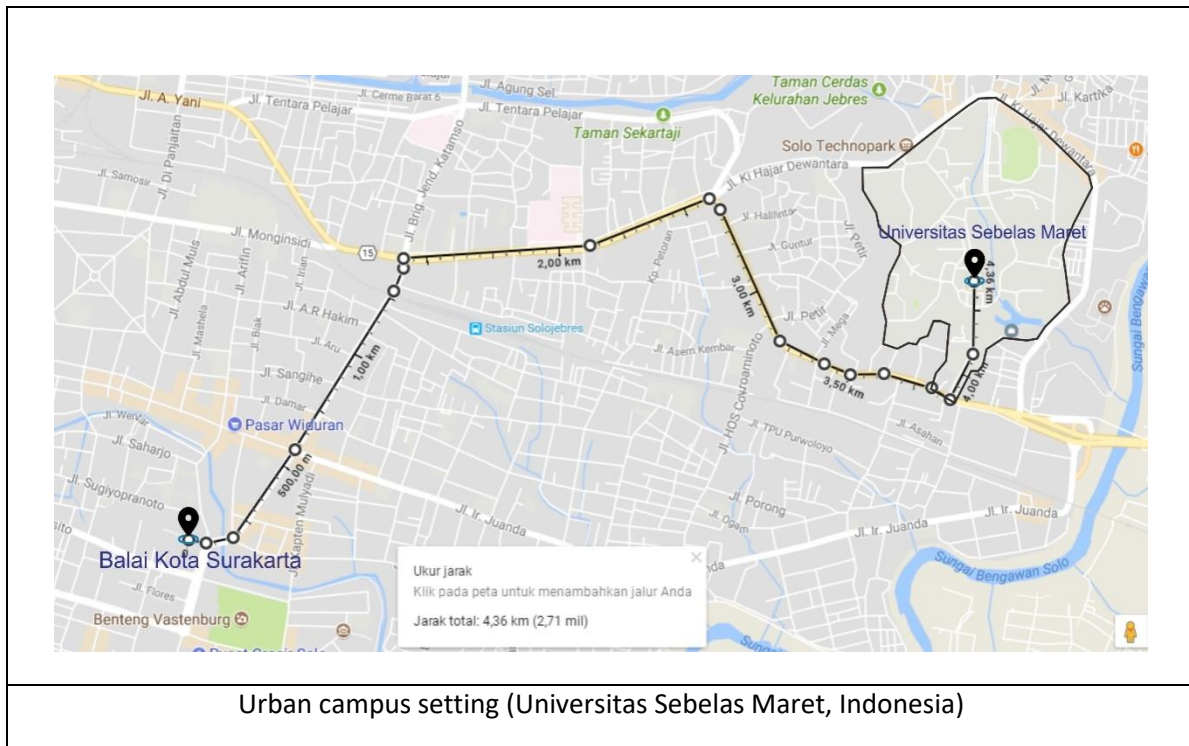

Evidence for UI GreenMetric Questionnaire

University : Universitas Sebelas Maret
Country : Indonesia
Web Address : <http://greencampus.uns.ac.id/>

[1] Setting and Infrastructure (SI)

[1.4] Main campus setting

Description:

Universitas Sebelas Maret is located in densely populated urban area in Surakarta, central Java Province. The distance from the City Government Officer Complex and the Central Business District of Solo City is about 4.36 km.